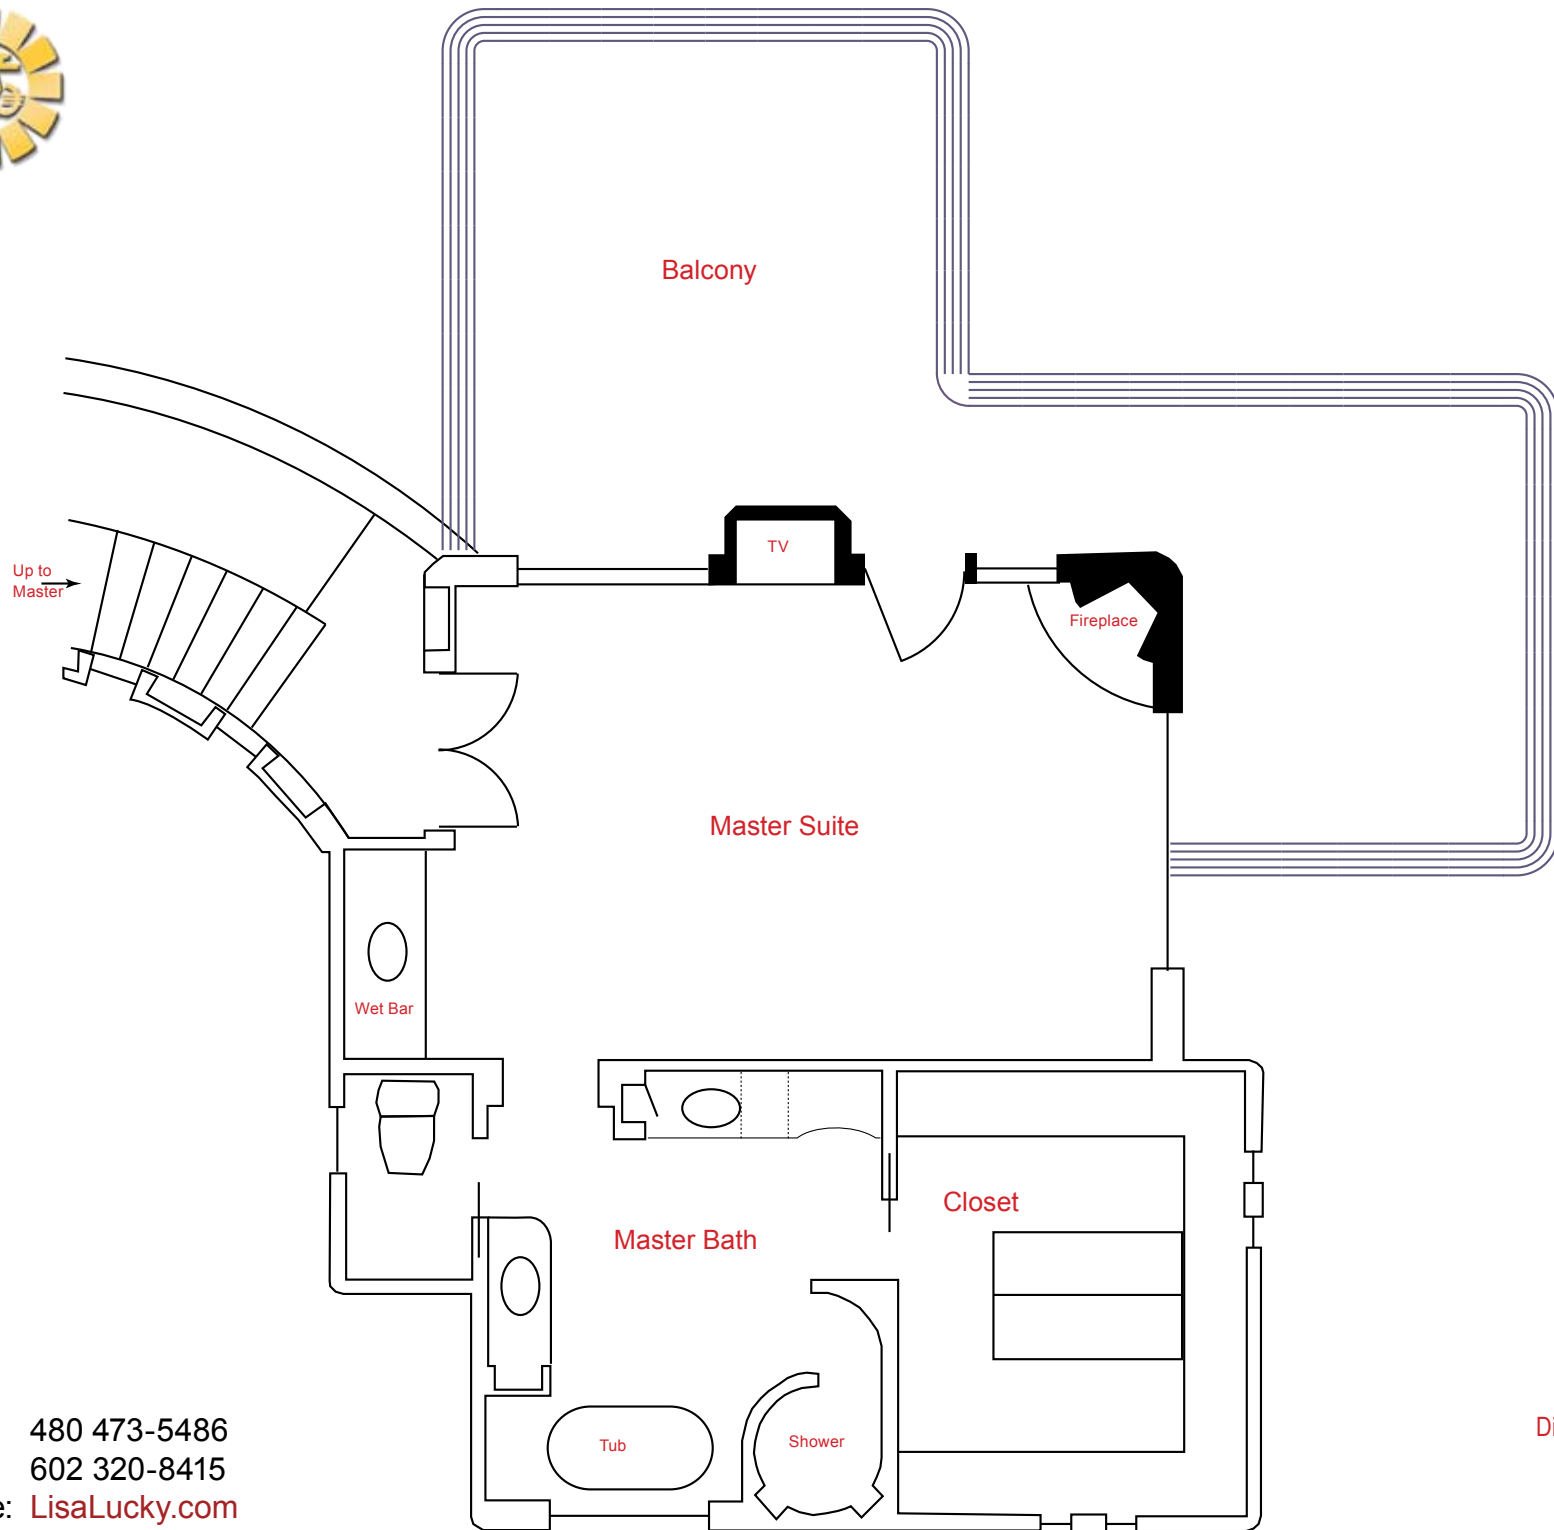

25916 N 113th Way  
Scottsdale Arizona 85255

Lisa & Matt Lucky, PC  
Associate Broker

Diamond Producer - Top One Percent

Russ Lyon Sotheby's  
International Realty

Office: 480 473-5486

Mobile: 602 320-8415