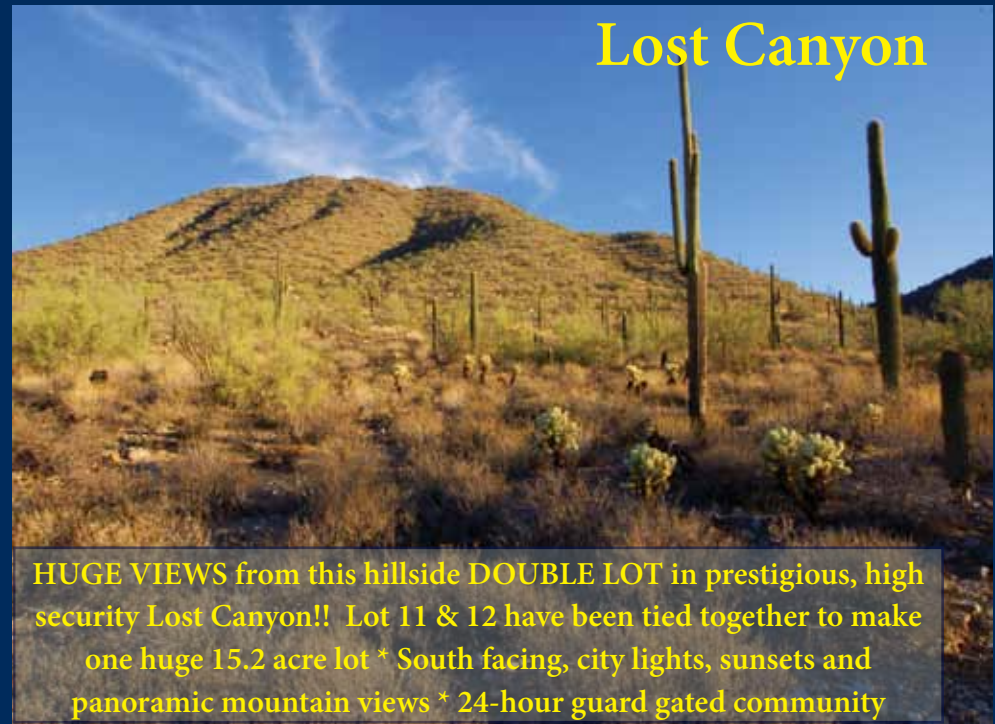

Troon Mountain in front and desert vistas in back. Wonderful sunrise and sunsets. Views of McDowell Mountains, Four Peaks, Continental Mountains and the State land that's marked for preservation.

Lost Canyon

HUGE VIEWS from this hillside DOUBLE LOT in prestigious, high security Lost Canyon!! Lot 11 & 12 have been tied together to make one huge 15.2 acre lot * South facing, city lights, sunsets and panoramic mountain views * 24-hour guard gated community

Casas de Pasas

This spectacular lot sits at the end of the cul-de-sac with breathtaking views down to the valley with great city lights and sunset views. The lot is a little over 3 acres and gently slopes to the south.