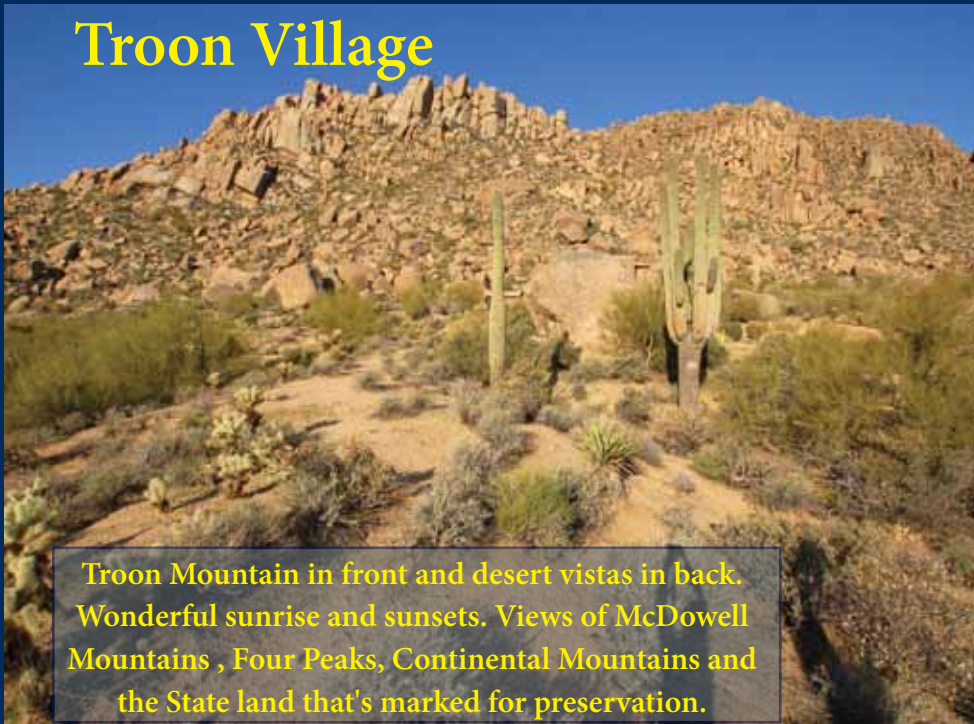

Troon Mountain in front and desert vistas in back. Wonderful sunrise and sunsets. Views of McDowell Mountains, Four Peaks, Continental Mountains and the State land that's marked for preservation.

Lost Canyon

HUGE VIEWS from this hillside DOUBLE LOT in prestigious, high security Lost Canyon!! Lot 11 & 12 have been tied together to make one huge 15.2 acre lot * South facing, city lights, sunsets and panoramic mountain views * 24-hour guard gated community

Casas de Pasas

This spectacular lot sits at the end of the cul-de-sac with breathtaking views down to the valley with great city lights and sunset views. The lot is a little over 3 acres and gently slopes to the south.