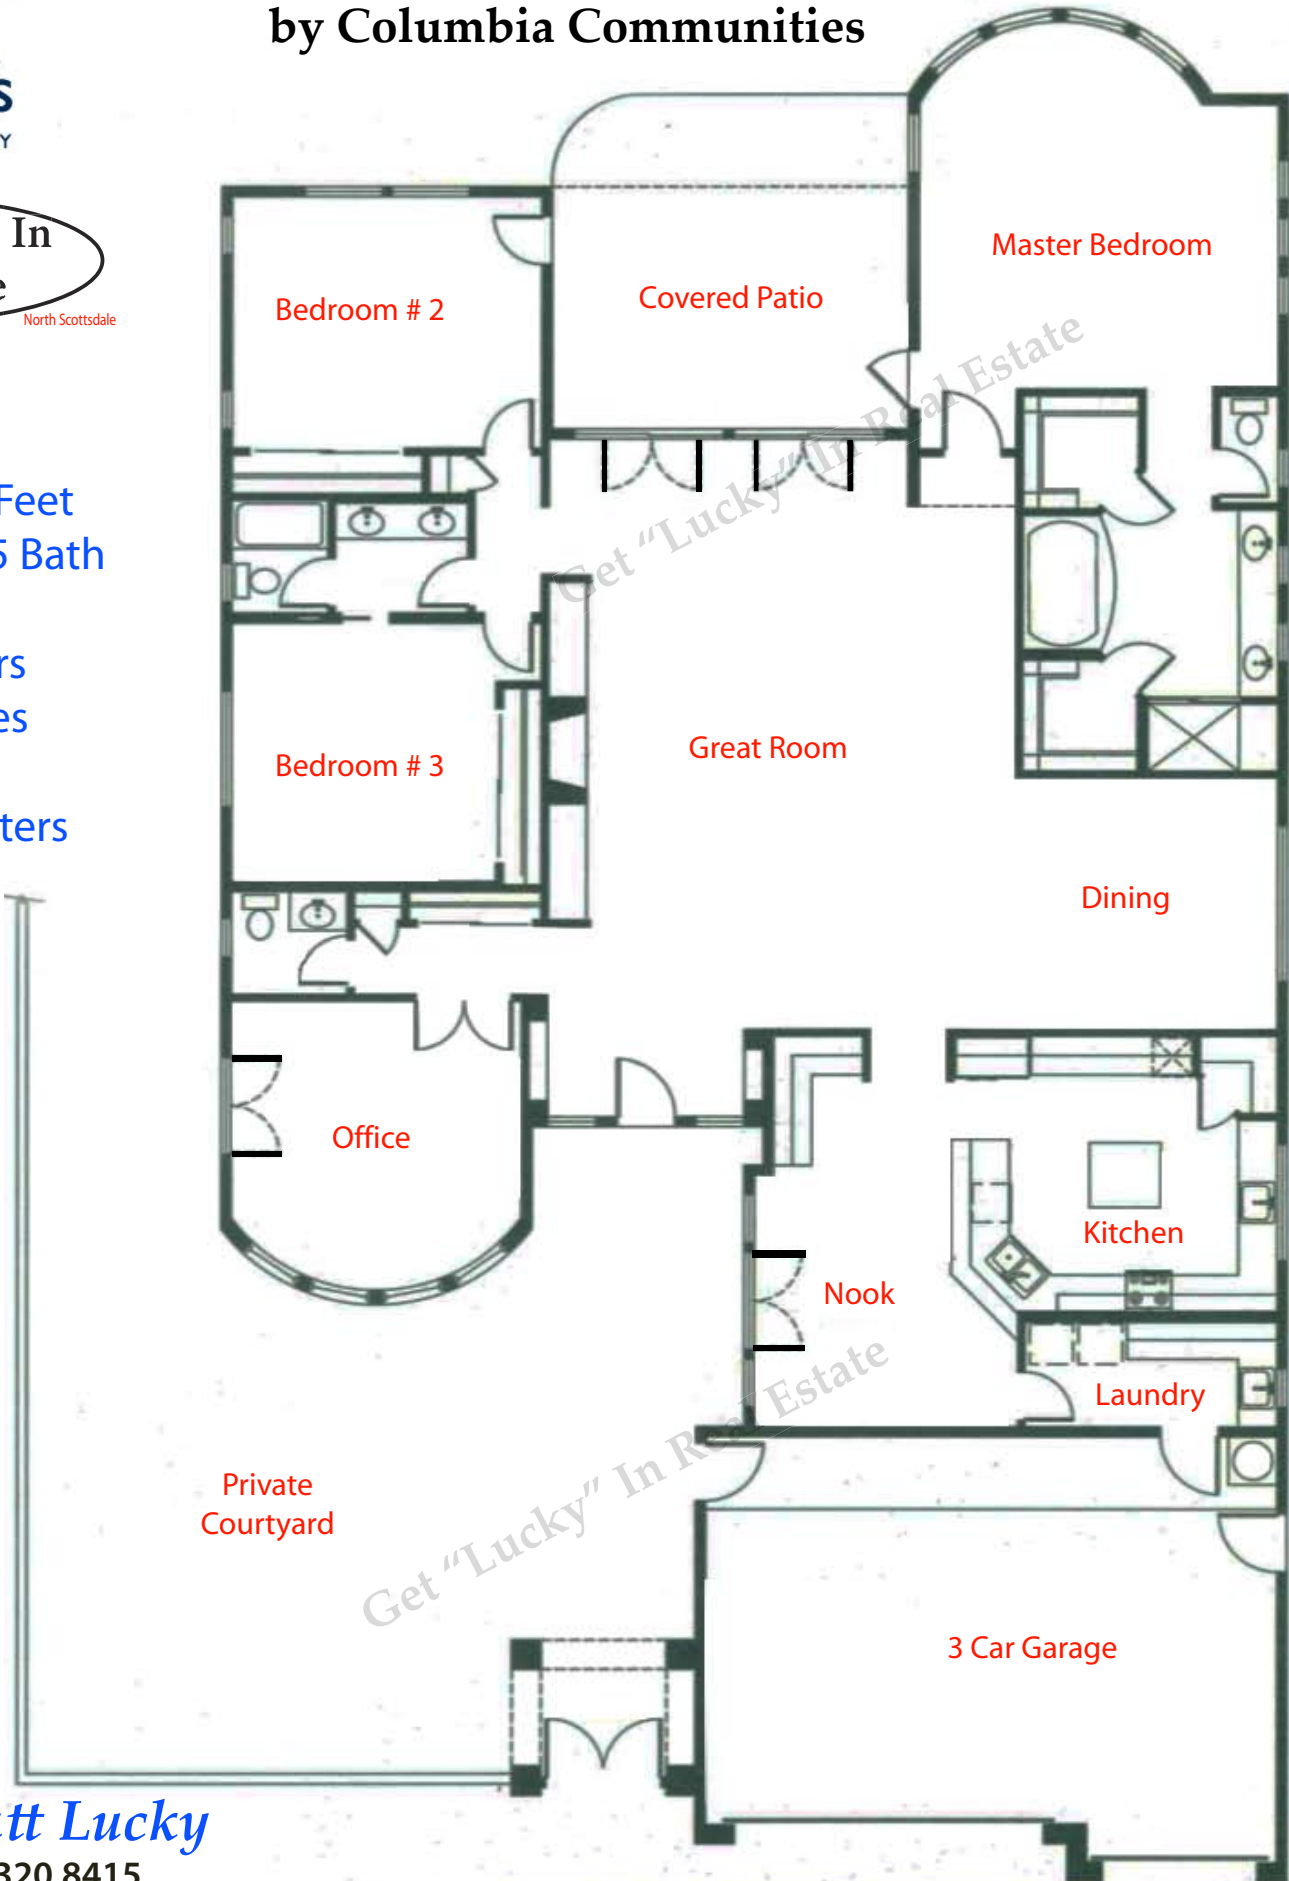

Russ Lyon

Sotheby's
INTERNATIONAL REALTY

Get "Lucky" In
Real Estate

North Scottsdale

Calma Floor Plan

by Columbia Communities

3,139 Square Feet
3 Bed + Den, 2.5 Bath

Warm Colors
Nice Finishes
Granite
Kitchen Counters